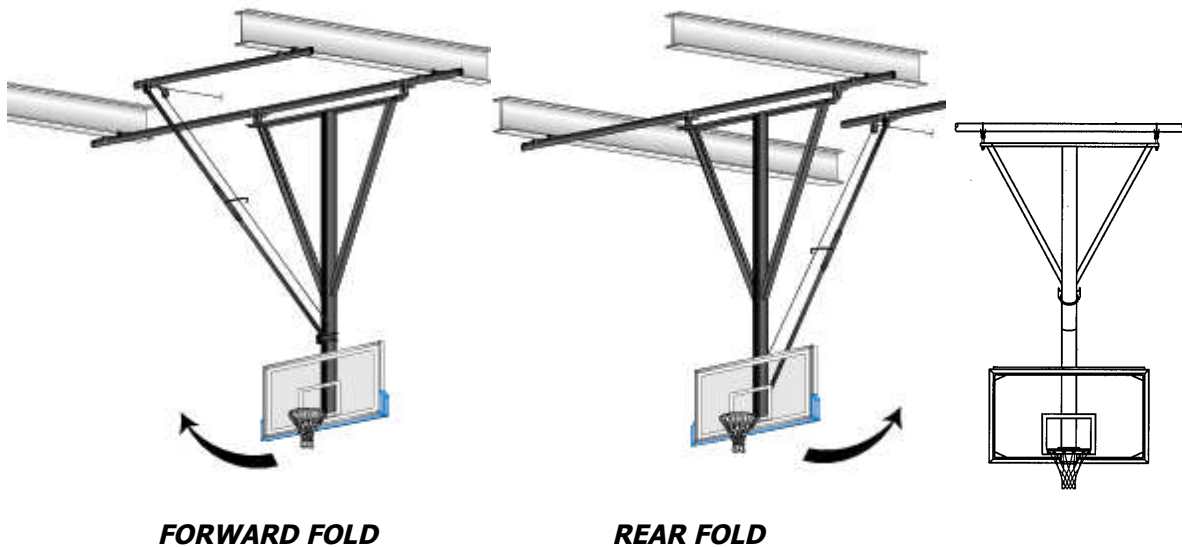

## Essentials Roof Mount Basketball

HiTech Sport's Essentials Basketball range is an economical version of the international level systems used in big stadiums.

Designed for use in schools, small community centres and other venues where top line product is not required, the Essentials range has been engineered to allow flexibility in installation and a quality product at a lower cost.

Essentials products do not come with a wide range of upgrade options. They include heavy duty steel masts (no other colour options), a full size fibreglass backboard (as opposed to basic timber boards which give variable rebound), and fixed ring which is directly mounted to the central mast for maximum strength. Upgrades such as spring loaded rings, backboard padding, height adjustment, safety straps may not be available. Please note procure are indicative only.

Essentials systems can be configured as either forward or rearward folding structures and can be supplied with manual or electric winches. Please note the systems must be installed on steel beams already in place by others. Maximum mounting height is 8 m