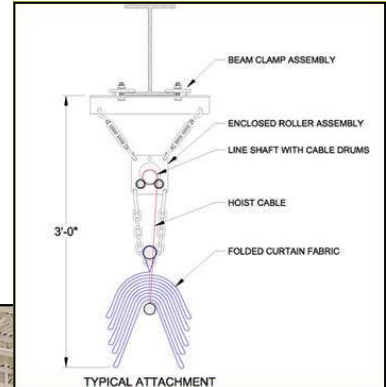

The HiTech Essentials dividing curtain is a "traditional" style system, but with many Improvements designed to increase the durability and lower the maintenance requirements.

Essentials curtains can mount on purlins or structural members, but do not require a specific beam. All are supplied with safety key operated electric winch with height limit settings. Winches include switchgear with dual key system so motors can not be reversed and burned out. Safety break arrestors are standard.

Systems include heavy rip stop vinyl base, and a coated mesh upper instead of netting to increase durability. The pick up cables are aircraft grade steel as opposed to nylon cord so they do not stretch and can not easily be cut. The retraction mechanism is a simplified top axle and spool arrangement, eliminating complicated cable runs and the need for multiple pulleys which are high maintenance.

Contact us today for additional information.

Specifications may change without notice.

www.hitechsports.com.au

info@hitechsports.com.au

Phone: 07 3168 2978