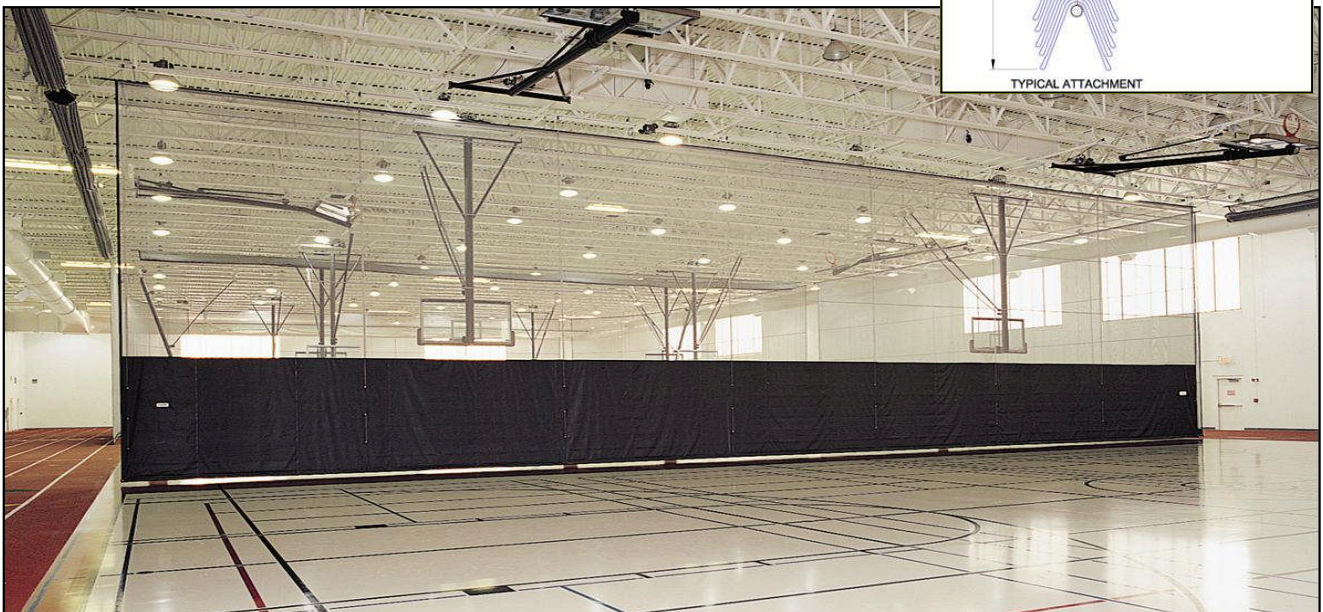

putting you ahead of the game

HiTech Sports Pty Ltd

Ph 07 3168 2978 Fx 07 31125951

PO Box 38, Wilston, QLD, 4051

info@hitechsports.com.au

www.hitechsports.com.au

Essentials Dividing Curtain

The HiTech Essentials dividing curtain is a "traditional" style system, but with many Improvements designed to increase the durability and lower the maintenance requirements.

Essentials curtains can mount on purlins or structural members, but do not require a specific beam. All are supplied with safety key operated electric winch with height limit settings. Winches include switchgear with dual key system so motors can not be reversed and burned out. Safety break arrestors are standard.