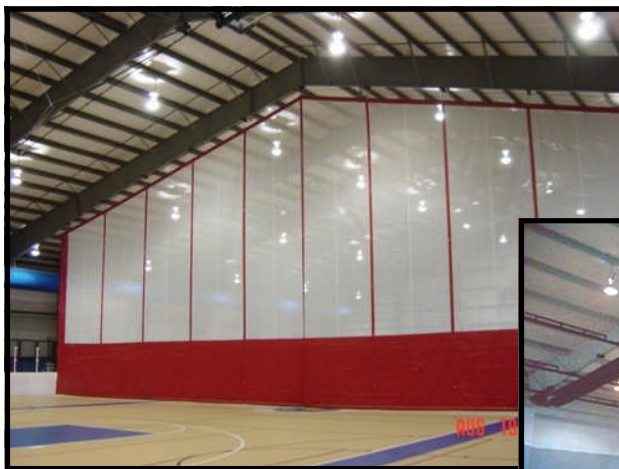

Peak Fold Dividing Curtains

Peak Fold dividing curtains are an innovative solution for facilities with low roof heights, and an apexed ceiling.

The curtain is an Essentials style fold up design, and “breaks” as it retracts to allow it to fold to match the slope of the ceiling.

The system typically comes with approx 2 m of opaque vinyl at the base, and vinyl coated mesh at the top, however can be converted to all vinyl, or all mesh configurations if required.

The system is operated by key switch with a micro-switch limiting controller to automatically determine heights when raised and lowered.