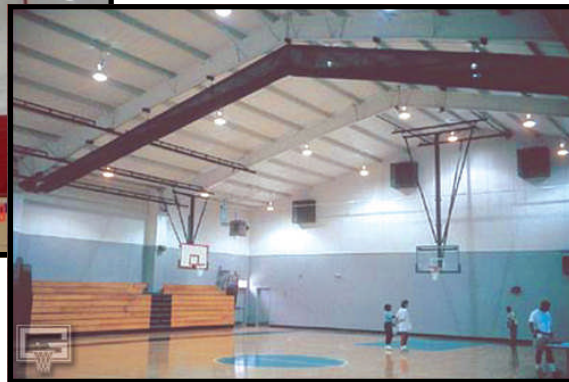

Peak Fold Dividing Curtains

Peak Fold dividing curtains are an innovative solution for facilities with low roof heights, and an apexed ceiling.

The curtain is an Essentials style fold up design, and “breaks” as it retracts to allow it to fold to match the slope of the ceiling.

The system typically comes with approx 2 m of opaque vinyl at the base, and vinyl coated mesh at the top, however can be converted to all vinyl, or all mesh configurations if required.

The system is operated by key switch with a micro-switch limiting controller to automatically determine heights when raised and lowered.