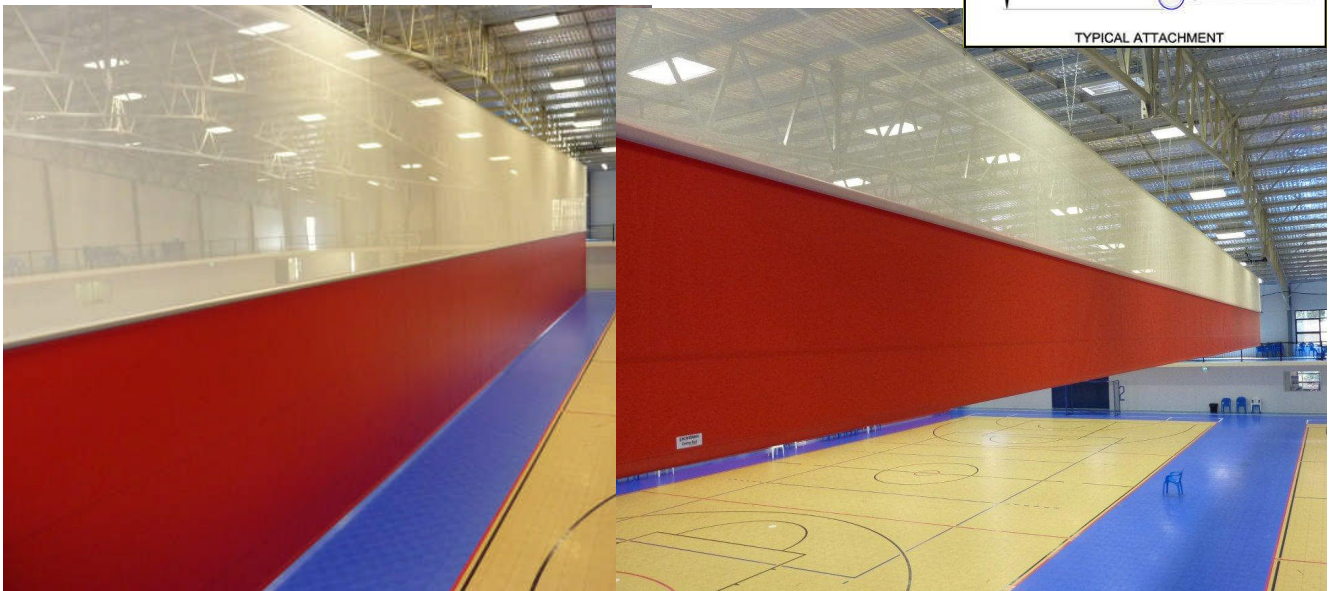

## Stadia Dividing Curtain

The HiTech Stadia dividing curtain range is the most advanced system currently available in the world.

The Centre Roll system is completely free of troublesome retractor cables, meaning the curtain is sleek, clean and without trip points in comparison to older designs.

The curtain retracts onto a centre roll, and at twice the speed of comparable models, and the motor is full concealed within the curtain adding to the aesthetic appeal. The system is equipped with a safety break, thermal motor cut out and dual key winch operation to prevent burnout if direction is immediately changed. Once retracted, it stores more compactly than any other system available.

These systems can be mounted to a structural beam or off purlins as required.

They are extremely low maintenance and a wide range of colours are available both in rip stop vinyl, and in vinyl coated mesh for the transparent section.