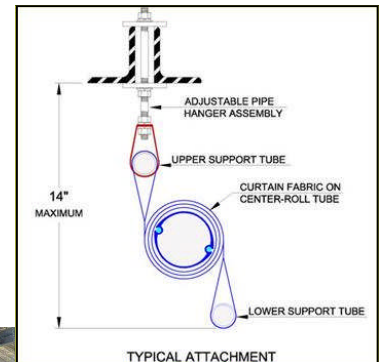

Stadia Dividing Curtain

The HiTech Stadia dividing curtain range is the most advanced system currently available in the world.

The Centre Roll system is completely free of troublesome retractor cables, meaning the curtain is sleek, clean and without trip points in comparison to older designs.

The curtain retracts onto a centre roll, and at twice the speed of comparable models, and the motor is full concealed within the curtain adding to the aesthetic appeal. The system is equipped with a safety break, thermal motor cut out and dual key winch operation to prevent burnout if direction is immediately changed. Once retracted, it stores more compactly than any other system available.

These systems can be mounted to a structural beam or off purlins as required.

They are extremely low maintenance and a wide range of colours are available both in rip stop vinyl, and in vinyl coated mesh for the transparent section.

Contact us today for additional information.

Specifications may change without notice.

www.hitechsports.com.au

info@hitechsports.com.au

Phone: 07 3168 2978