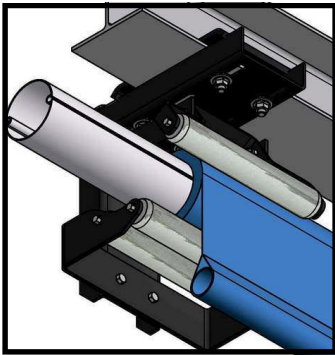

The Top Roll curtain is an elegant show piece in a facility.

The system is completely free of troublesome retractor cables, meaning the curtain is sleek, clean and without trip points in comparison to older designs.

The curtain retracts onto a top roll, and the motor is full concealed within the curtain adding to the aesthetic appeal. The system is equipped with instant reversing winch operation to prevent burnout if direction is immediately changed. Once retracted, it stores compactly and discretely, and can easily be housed within a bulkhead for 'invisibility'.

These systems are mounted to a structural beam, or can be mounted to a drop cradle off purlins.

They are extremely low maintenance and a wide range of colours are available both in rip stop vinyl, and in vinyl coated mesh for the transparent section.

Contact us today for additional information.

Specifications may change without notice.

www.hitechsports.com.au

info@hitechsports.com.au

Phone: 07 3168 2978