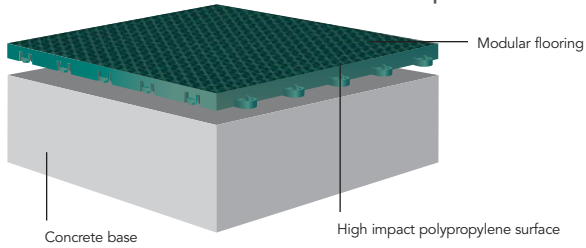

PowerGame™ Sports Surface

SPECS

SYSTEM TYPE	Modular- Polypropylene
BALL BOUNCE	ASTM F1551 sec. 31: 101.8%
ROLLING LOAD	170 psi
FRICTION	ASTM C1028: Dry / Wet 0.53 / 0.55
SHOCK ABSORPTION	ASTM F 1292* 2 feet drop height pass
SURFACE PACE	ITF CS/01/01-05-133: 52.1 (Fast Surface)
ABRASION RESISTANCE	ASTM D4060: .31 grams
TILE DIMENSIONS	12" x 12" x 5/8" (30.5cm x 30.5cm x 15.8mm)
COLOR AVAILABILITY	Bright Blue, Burgundy, Dark Blue, Evergreen, Gray, Clover, Grape, Bright Red, Titanium, Sand, Mustard, Steel Blue, Green, Tennis Blue, Granite, Earth, Terra-Cotta, Kiwi, Brick Red, Black Special orders available