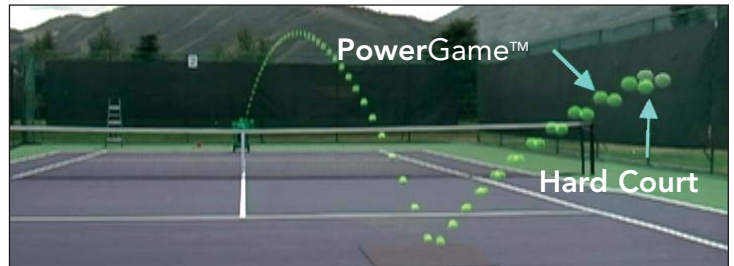

PowerGame™ Sports Surface

SPECS

SYSTEM TYPE	Modular- Polypropylene
BALL BOUNCE	ASTM F1551 sec. 31: 101.8%
ROLLING LOAD	170 psi
FRICTION	ASTM C1028: Dry / Wet 0.53 / 0.55
SHOCK ABSORPTION	ASTM F 1292* 2 feet drop height pass
SURFACE PACE	ITF CS/01/01-05-133: 52.1 (Fast Surface)
ABRASION RESISTANCE	ASTM D4060: .31 grams
TILE DIMENSIONS	12" x 12" x 5/8" (30.5cm x 30.5cm x 15.8mm)
COLOR AVAILABILITY	Bright Blue, Burgundy, Dark Blue, Evergreen, Gray, Clover, Grape, Bright Red, Titanium, Sand, Mustard, Steel Blue, Green, Tennis Blue, Granite, Earth, Terra-Cotta, Kiwi, Brick Red, Black Special orders available

BENEFITS

- Lateral Forgiveness™ - Helps reduce joint stress and fatigue
- Fast speed rating by International Tennis Federation
- Patented design - A uniform layer surface, that helps whisk away water from the court while providing superior ball bounce and traction
- Highest safety rating - Industry leader in minimizing skin abrasion and providing surface impact protection
- PowerGame™ provides a near identical ball bounce as concrete while providing a best in class, comfortable surface for active and repetitive play