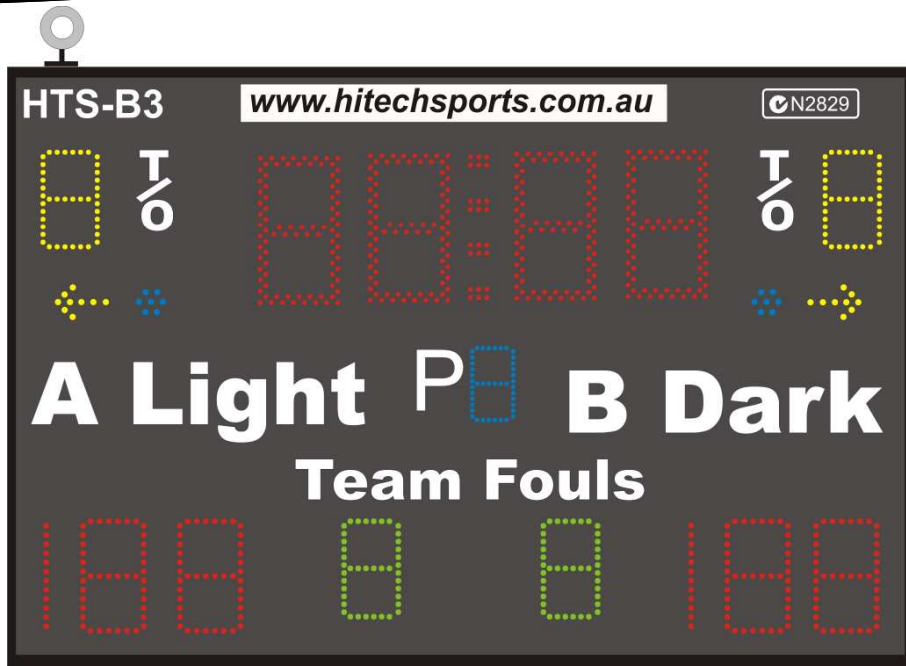

Electronic Scoreboards

HTS-B3

The HTS-B3 multifunctional scoreboard is our most popular model and ideally suited to 1 or 2 court facilities, with features including highly-visible 200mm LCD game time display.

Supplied with a cabled control console (with option to radio upgrade), scores can be adjusted from 0-199. Time can also be adjusted as required and a siren is supplied that automatically sounds on end of period.

Additional functions include period indicator, team fouls, time outs and general purpose arrows and indicators.

Other specifications include:

Size:	1500mm x 1000mm x 70mm		
Weight:	25 kg		
Digits:	Time:	200 mm dual row	
	Score:	190 mm red	Team Fouls: 170 mm green
	Time Outs:	170 mm yellow	Period: 170 mm yellow